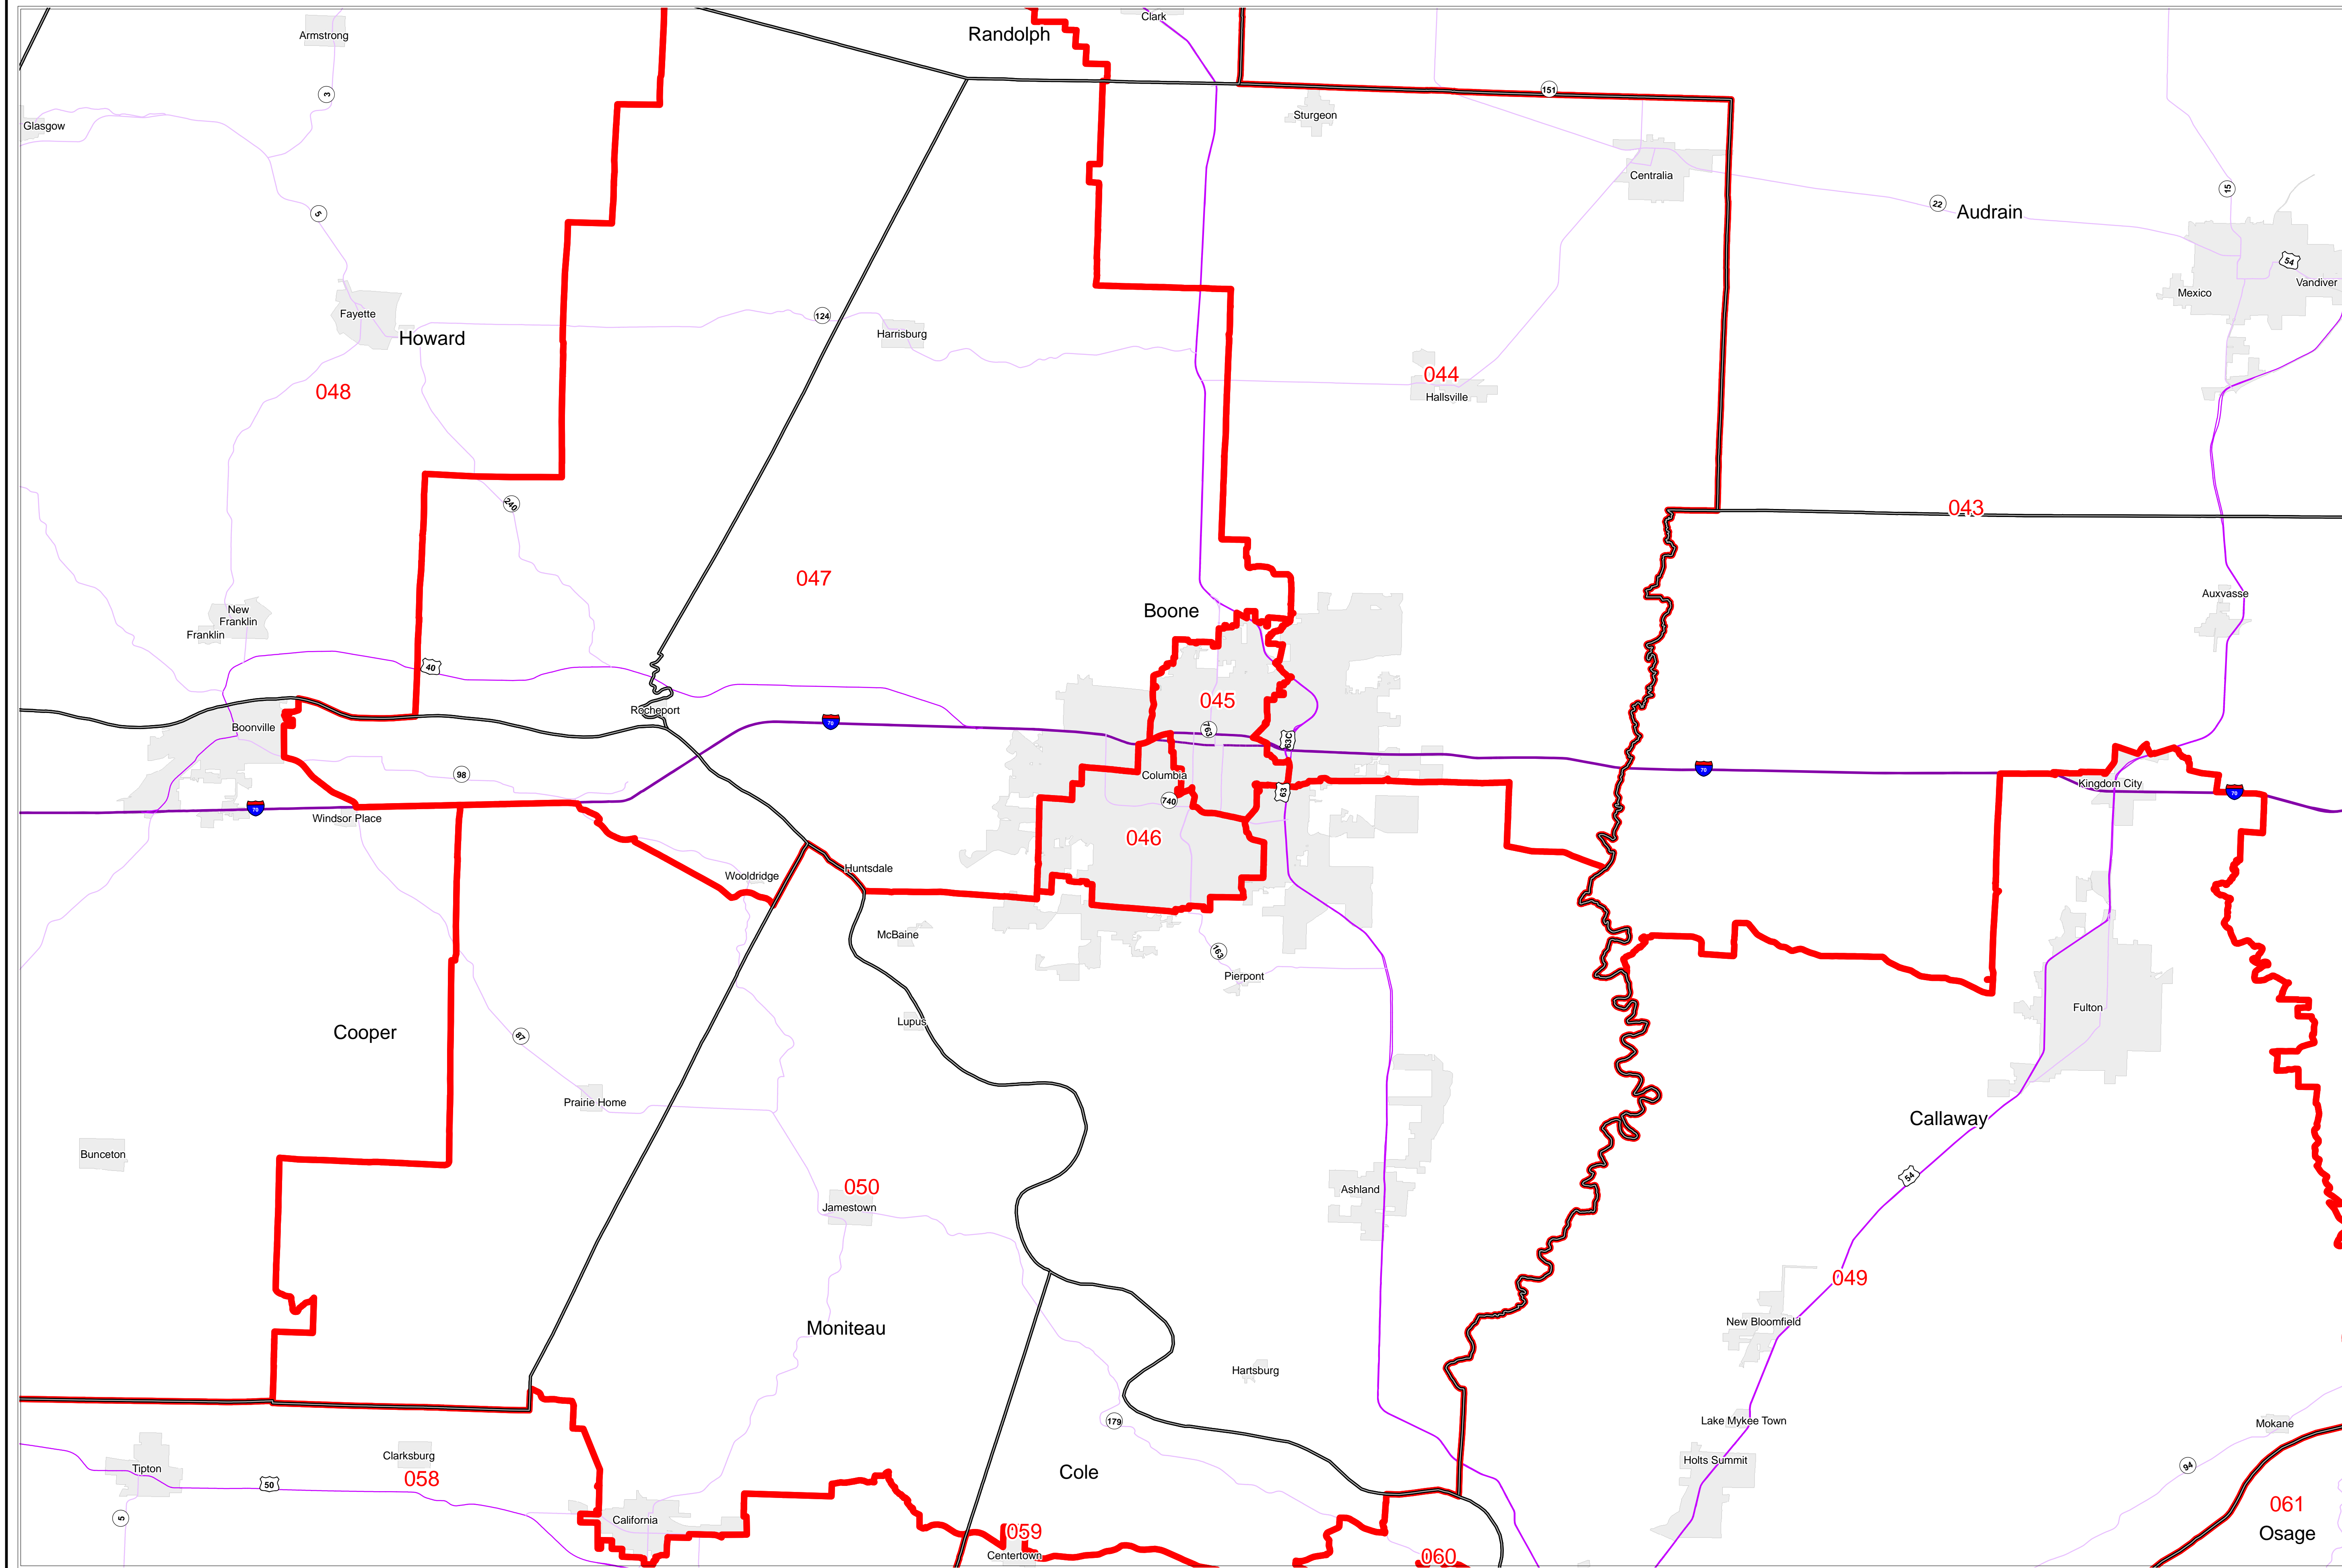

House Apportionment Plan 2011

Missouri Appellate Apportionment Commission